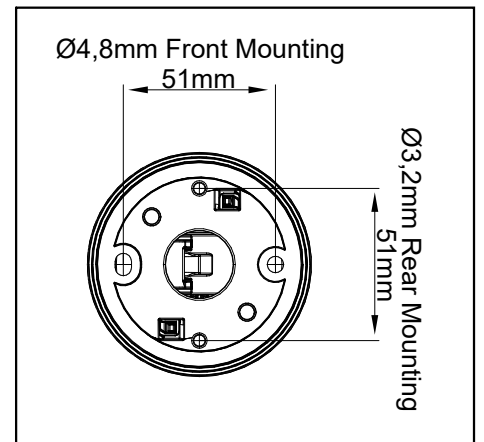

Organic Response G3 Circadian Rhythm Box

Recessed

Surface

ALT.

FAGERHULT

SE - 566 80 Habo

Suspended

Circadian Rhythm Box

Surface

Recessed

Suspended

Max 4 DALI drivers can be connected to 1 OR G3 Circadian Rhythm Box

Sensor
Röd/Red +
Svart/Black -

Rekommenderad placering/
Recommended placement

S Grundläggande isolering mellan nät och styr ledning.