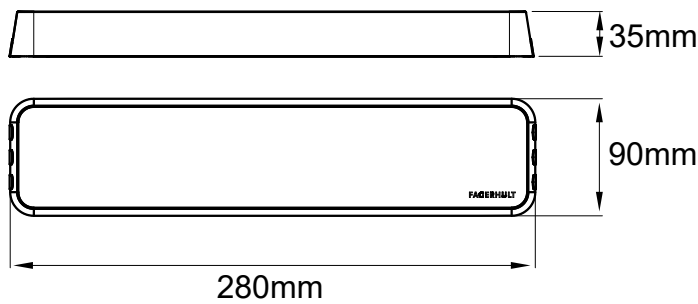

Organic Response G3 Circadian Rhythm Box

Recessed

Surface

ALT.

FAGERHULT

SE - 566 80 Habo

Suspended

Circadian Rhythm Box

Surface

Recessed

Suspended

Max 4 DALI drivers can be connected to 1 OR G3 Circadian Rhythm Box

Sensor
Röd/Red +
Svart/Black -

Rekommenderad placering/
Recommended placement

S Grundläggande isolering mellan nät och styr ledning.