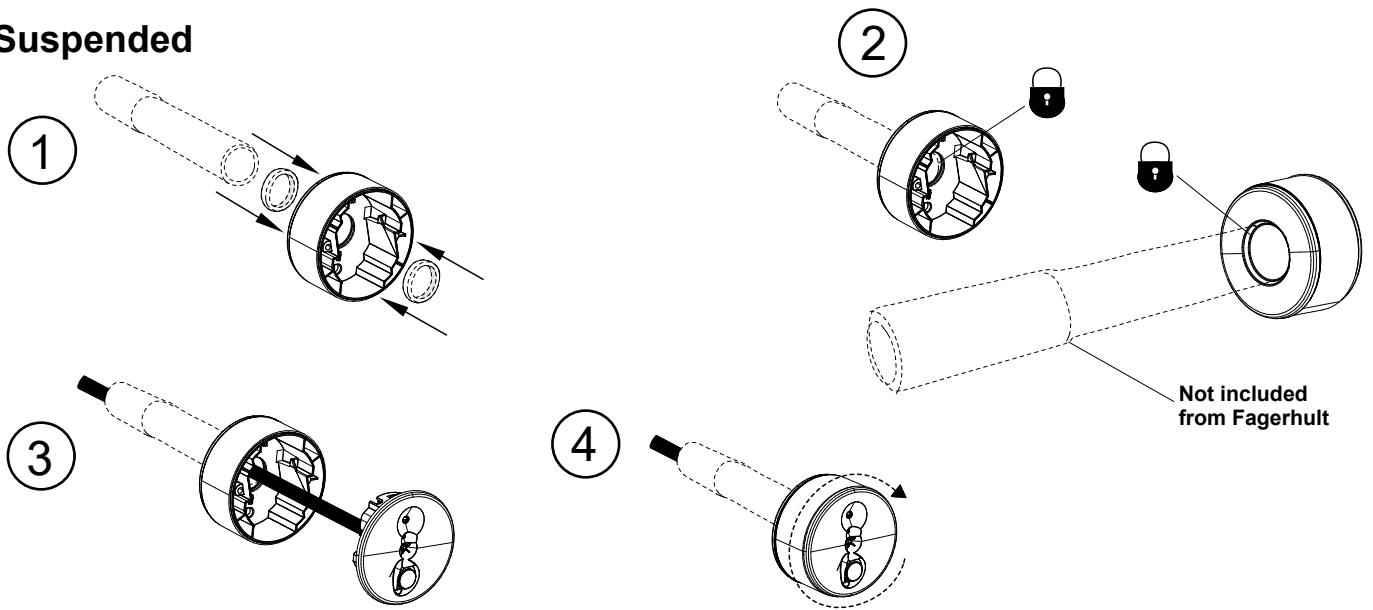

Organic Response G3 Circadian Rhythm Box

Recessed

Surface

ALT.

FAGERHULT

SE - 566 80 Habo

Suspended

Circadian Rhythm Box

Surface

Recessed

Suspended

Max 4 DALI drivers can be connected to 1 OR G3 Circadian Rhythm Box

Sensor
Röd/Red +
Svart/Black -

Rekommenderad placering/
Recommended placement

S Grundläggande isolering mellan nät och styr ledning.