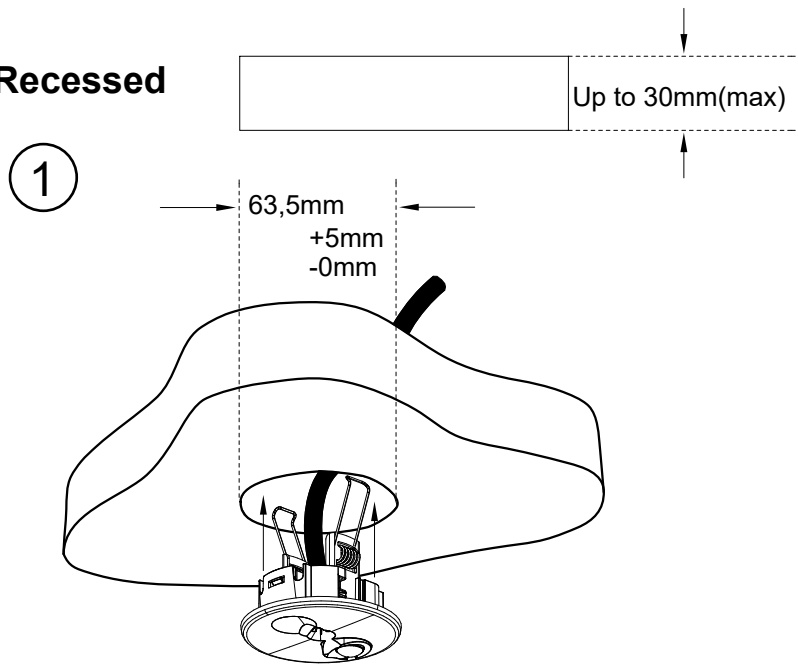

Organic Response G3 Circadian Rhythm Box

Recessed

Surface

ALT.

FAGERHULT

SE - 566 80 Habo

Suspended

Circadian Rhythm Box

Surface

Recessed

Suspended

Max 4 DALI drivers can be connected to 1 OR G3 Circadian Rhythm Box

Sensor
Röd/Red +
Svart/Black -

Rekommenderad placering/
Recommended placement

S Grundläggande isolering mellan nät och styr ledning.