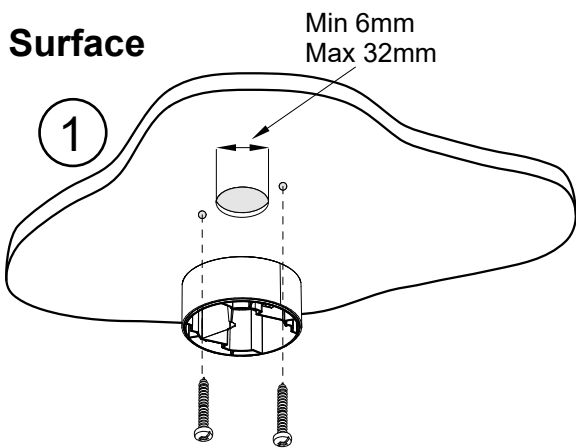

Organic Response G3 Circadian Rhythm Box

Recessed

Surface

ALT.

FAGERHULT

SE - 566 80 Habo

Suspended

Circadian Rhythm Box

Surface

Recessed

Suspended

Max 4 DALI drivers can be connected to 1 OR G3 Circadian Rhythm Box

Sensor
Röd/Red +
Svart/Black -

Rekommenderad placering/
Recommended placement

S Grundläggande isolering mellan nät och styr ledning.