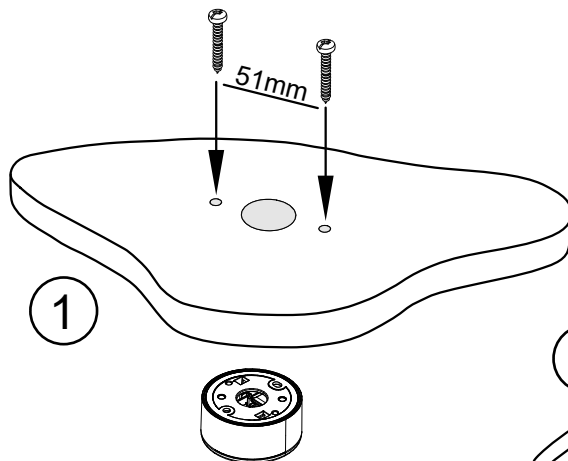

Organic Response G3 Circadian Rhythm Box

Recessed

Surface

ALT.

FAGERHULT

SE - 566 80 Habo

Suspended

Circadian Rhythm Box

Surface

Recessed

Suspended

Max 4 DALI drivers can be connected to 1 OR G3 Circadian Rhythm Box

Sensor
Röd/Red +
Svart/Black -

Rekommenderad placering/
Recommended placement

S Grundläggande isolering mellan nät och styr ledning.