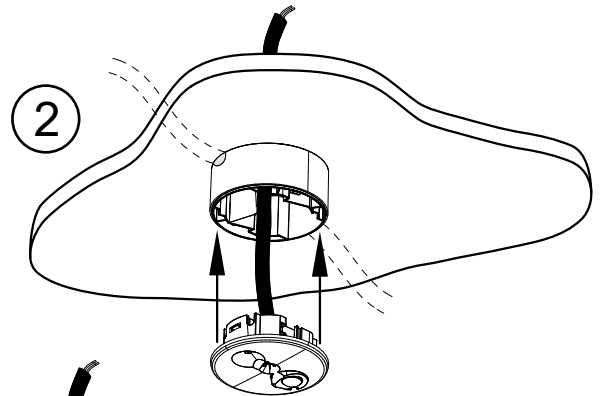

Organic Response G3 Circadian Rhythm Box

Recessed

Surface

ALT.

FAGERHULT

SE - 566 80 Habo

Suspended

Circadian Rhythm Box

Surface

Recessed

Suspended

Max 4 DALI drivers can be connected to 1 OR G3 Circadian Rhythm Box

Sensor
Röd/Red +
Svart/Black -

Rekommenderad placering/
Recommended placement

S Grundläggande isolering mellan nät och styr ledning.