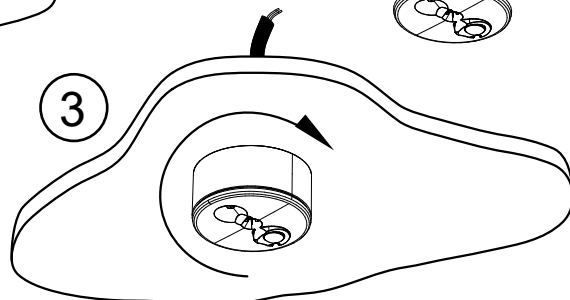

Organic Response G3 Circadian Rhythm Box

Recessed

Surface

ALT.

FAGERHULT

SE - 566 80 Habo

Suspended

Circadian Rhythm Box

Surface

Recessed

Suspended

Max 4 DALI drivers can be connected to 1 OR G3 Circadian Rhythm Box

Sensor
Röd/Red +
Svart/Black -

Rekommenderad placering/
Recommended placement

S Grundläggande isolering mellan nät och styr ledning.